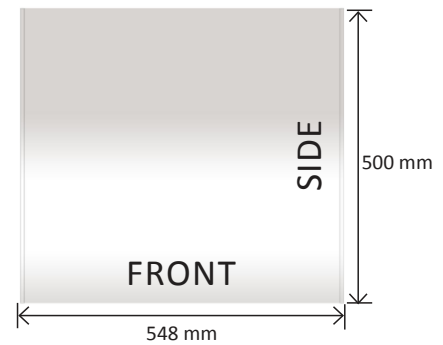

dreamoc™ *POP3*

Factsheet

V.1.2 - 2017

ORBIS
HOLOGRAPHICS

The Dreamoc POP3 is a 1 sided holographic display, which lets you combine a physical product with 3D holographic content.

Features

- 1 sided viewing
- Combine physical objects with holographic content
- Automatic and manually control spotlight
- Remote Up/Download of content via FTP / http
- Bright and sharp picture quality
- Easy change of content
- Key protected door
- Seven push button for easy operation
- Built-in loudspeakers
- HDMI input for interactivity
- Programmable on/off timer

Specifications

- **Power Consumption:** 50W (Max) < 1W (Deep st.by.) < 5W (St.by.)
- **Power input:** 90~264 Vac, 50/60Hz
- **Screen size:** 23", 16:9
- **Resolution:** Full HD 1920 x 1080p
- **Content:** WMV, MP4, AVI, MPEG1/2/4, H.264, VC-1 are supported
- **Speakers:** 2 x 10W
- **Spotlight:** adjustable from 0 to 8W or automatic control by movie
- **Input:** 1 x HDMI , 1 x SD slot
- **SD card:** Minimum class 4 - maximum 32Gbyte
- **Network:** RJ45
- **Color:** RAL 9016 (Mat white)

Measurements

- WxHxD: 548 x 370 x 500 mm
- WxHxD (Measurements inside display): 525 x 285 x 435 mm
- Weight: 13 kg

Freight Dimensions

- WxHxD: 800x600x620 (incl. pallet)
- Weight: 30 kg

Picture of Dreamoc POP3 packaging

- The Blue color on the drawing shows the approximate hologram size on Dreamoc POP3

Dreamoc POP3 - bottom view
Recommended stand height: 1200 mm

Package content

- Dreamoc POP3
- SD card (with demo movie)
- Power adapter (LITEON / Adapter 65W/19V / PA-1650-64 / Power DC Jack19V)
- Euro power cable 1,5 m
- Set with two keys for the Dreamoc POP3 (same code for all Dreamoc POP3 locks)
- Cleaning cloth