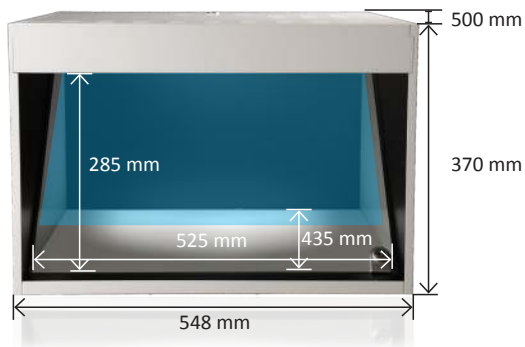

dreamoc™ *POP3*

Factsheet

V.1.2 - 2017

ORBIS
HOLOGRAPHICS

The Dreamoc POP3 is a 1 sided holographic display, which lets you combine a physical product with 3D holographic content.

Features

- 1 sided viewing
- Combine physical objects with holographic content
- Automatic and manually control spotlight
- Remote Up/Download of content via FTP / http
- Bright and sharp picture quality
- Easy change of content
- Key protected door
- Seven push button for easy operation
- Built-in loudspeakers
- HDMI input for interactivity
- Programmable on/off timer

Specifications

- **Power Consumption:** 50W (Max) < 1W (Deep st.by.) < 5W (St.by.)
- **Power input:** 90~264 Vac, 50/60Hz
- **Screen size:** 23", 16:9
- **Resolution:** Full HD 1920 x 1080p
- **Content:** WMV, MP4, AVI, MPEG1/2/4, H.264, VC-1 are supported
- **Speakers:** 2 x 10W
- **Spotlight:** adjustable from 0 to 8W or automatic control by movie
- **Input:** 1 x HDMI , 1 x SD slot
- **SD card:** Minimum class 4 - maximum 32Gbyte
- **Network:** RJ45
- **Color:** RAL 9016 (Mat white)

Measurements

- WxHxD: 548 x 370 x 500 mm
- WxHxD (Measurements inside display): 525 x 285 x 435 mm
- Weight: 13 kg

Freight Dimensions

- WxHxD: 800x600x620 (incl. pallet)
- Weight: 30 kg

Picture of Dreamoc POP3 packaging

- The Blue color on the drawing shows the approximate hologram size on Dreamoc POP3

Dreamoc POP3 - bottom view
Recommended stand height: 1200 mm

Package content

- Dreamoc POP3
- SD card (with demo movie)
- Power adapter (LITEON / Adapter 65W/19V / PA-1650-64 / Power DC Jack19V)
- Euro power cable 1,5 m
- Set with two keys for the Dreamoc POP3 (same code for all Dreamoc POP3 locks)
- Cleaning cloth